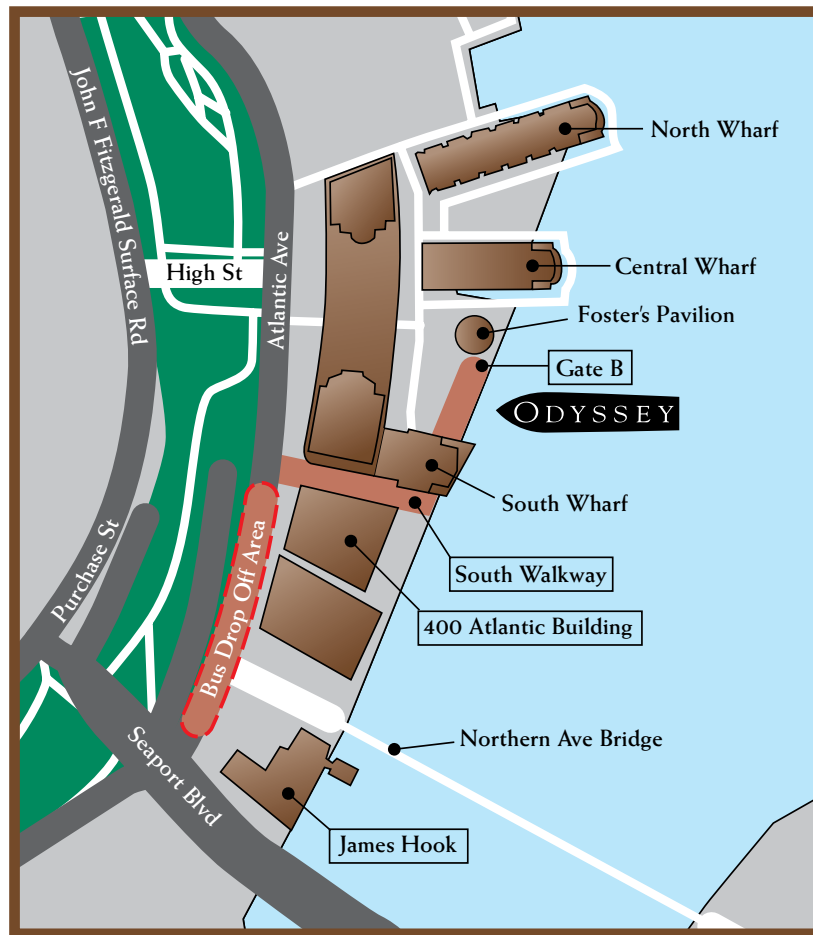

Bus Drop Off Locations

Buses must drop off on Atlantic Avenue between the 400 Atlantic Building and James Hook. Once passengers are dropped off, they may proceed to the South Walkway. *Odyssey* is located at Gate B.

ODYSSEY