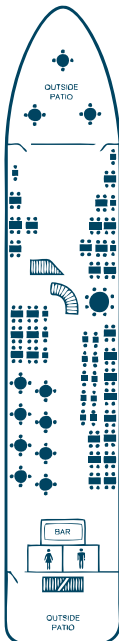

A MAGNIFICENT SHIP DESIGNED FOR FUN, COMFORT AND INCREDIBLE VIEWS.

You can rest assured that you are aboard a vessel created with your safety and comfort in mind.

Ship Features Include:

Comfortable climate-controlled interior decks • Panoramic windows • Spacious dance floors
Full service bars on every deck • Full outdoor observation deck topside with café seating • Handicap-accessible

Spirit of New York Deck Plans

▲ MARINER DECK

Seating Capacity210
Heads 2
Bar 1
Dance Floor 1

▲ EMPIRE DECK

Seating Capacity208
Heads 1
Bar 1
Dance Floor 1

▲ HORIZON DECK

Seating Capacity 138
Bar 1

Contact us today by visiting
SpiritCruises.com or calling 212.727.7768.

Cruising year-round from Chelsea Piers, Manhattan and Weehawken, NJ.