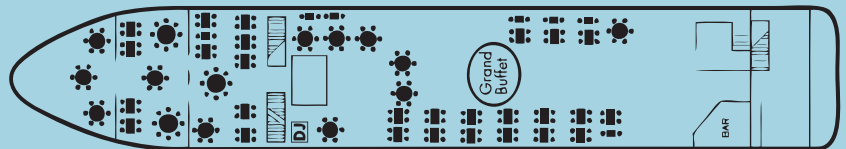

BEN FRANKLIN DECK

Seating Capacity	220
Bar	1
Heads	2
Complimentary Coat Check	1
Dance Floor	1