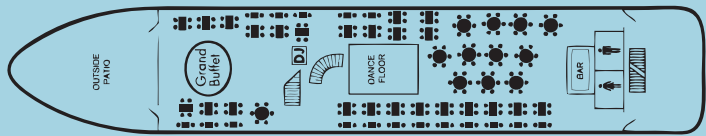

### BEN FRANKLIN DECK

Seating Capacity	220
Bar	1
Heads	2
Complimentary Coat Check	1
Dance Floor	1

Contact us today by visiting  
[www.EntertainmentCruises.com](http://www.EntertainmentCruises.com)  
or calling 215.923.4993.

*Floor plans are subject to change.*

# DECK PLANS

## WALT WHITMAN DECK

Seating Capacity	200
Bar	1
Heads	2
Complimentary Coat Check	1
Dance Floor	1