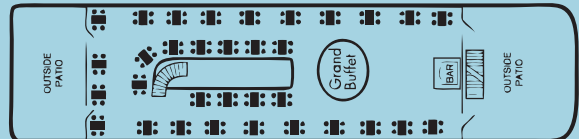

OUTDOOR DECK

Seating Capacity	Cocktail Style, Seasonal
Bar	Seasonal