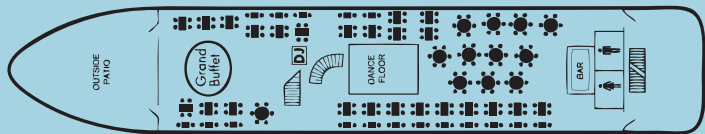

### BEN FRANKLIN DECK

Seating Capacity	220
Bar	1
Heads	2
Complimentary Coat Check	1
Dance Floor	1

Contact us today by visiting  
[www.EntertainmentCruises.com](http://www.EntertainmentCruises.com)  
or calling 215.923.4993.

*Floor plans are subject to change.*

# DECK PLANS

## WALT WHITMAN DECK

Seating Capacity	200
Bar	1
Heads	2
Complimentary Coat Check	1
Dance Floor	1